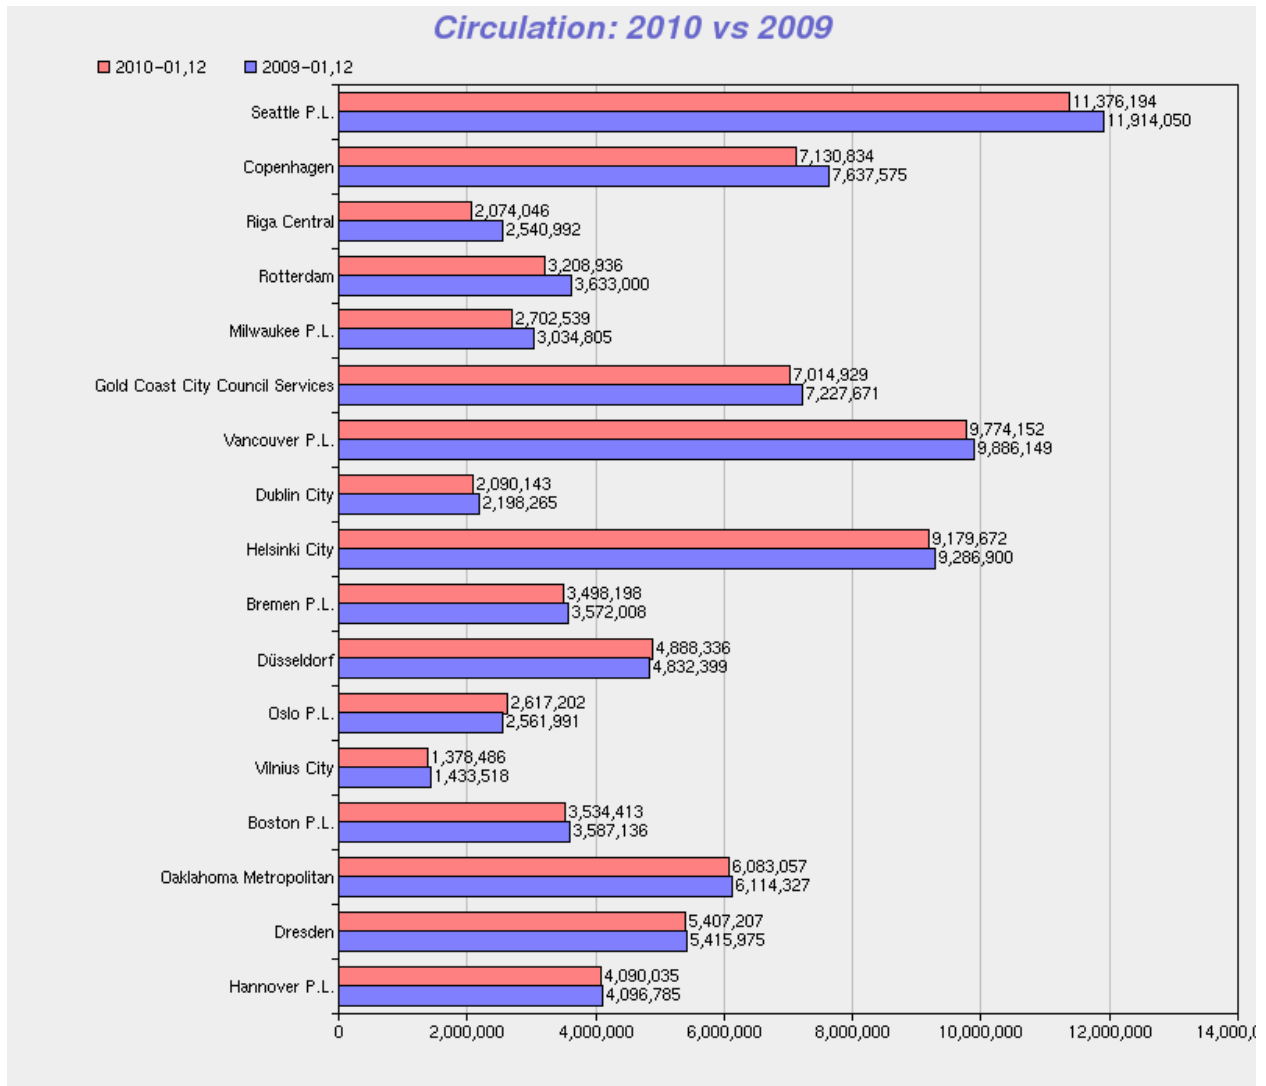

2010 IFLA Year-to-year Comparison

Circulations (libraries serving population 749,000-500,000)

Collection: **IFLA MLS** Period **2010**